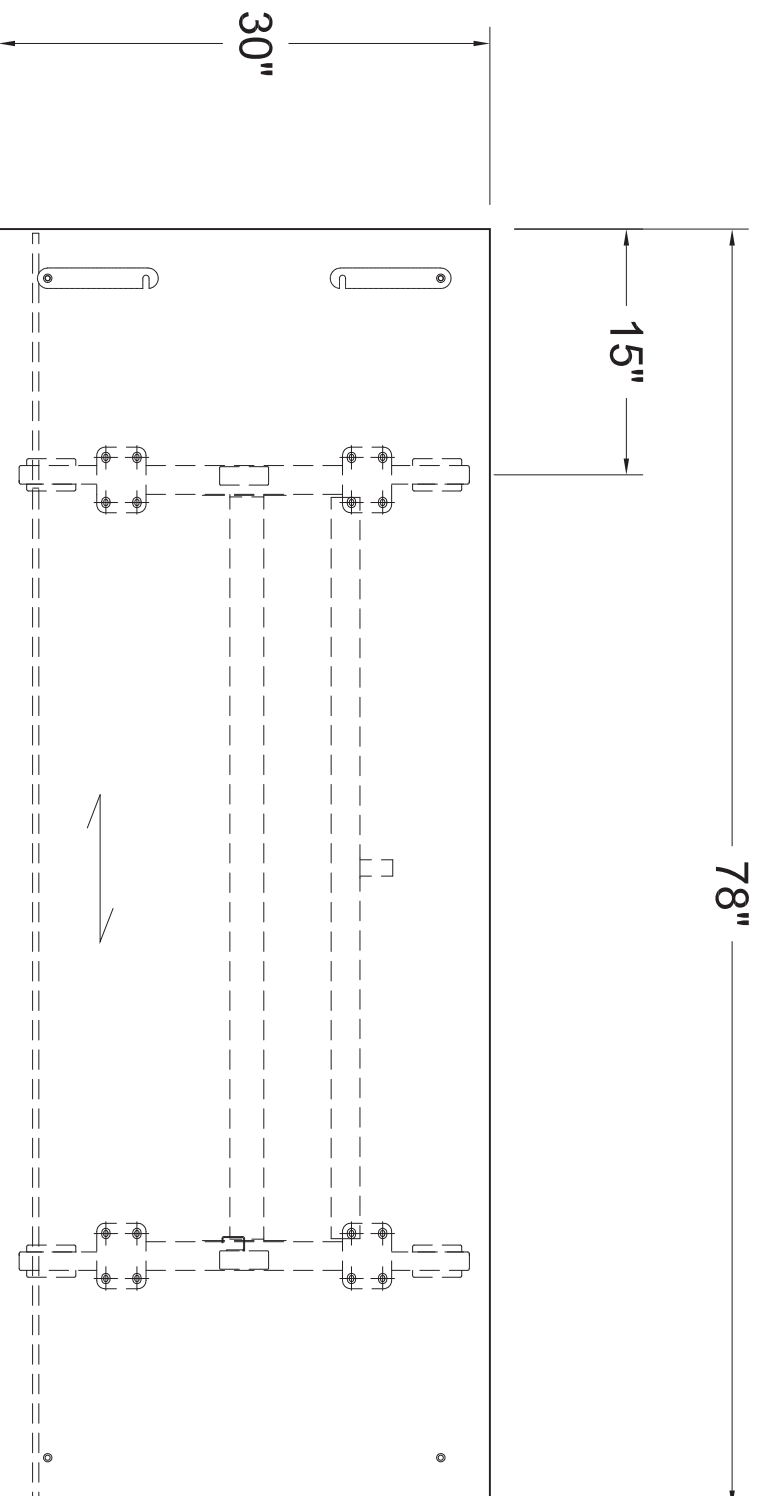

PLAN VIEW

78" x 30" METRONOME FLIP TOP TABLE

THIS DRAWING IS CONFIDENTIAL AND PROPRIETARY. NO PART OF THIS DRAWING MAY BE COPIED, DISCLOSED TO ANY THIRD PARTY OR USED FOR ANY PURPOSE WITHOUT THE EXPRESS WRITTEN AUTHORIZATION OF NIENKAMPER FURNITURE & ACCESSORIES